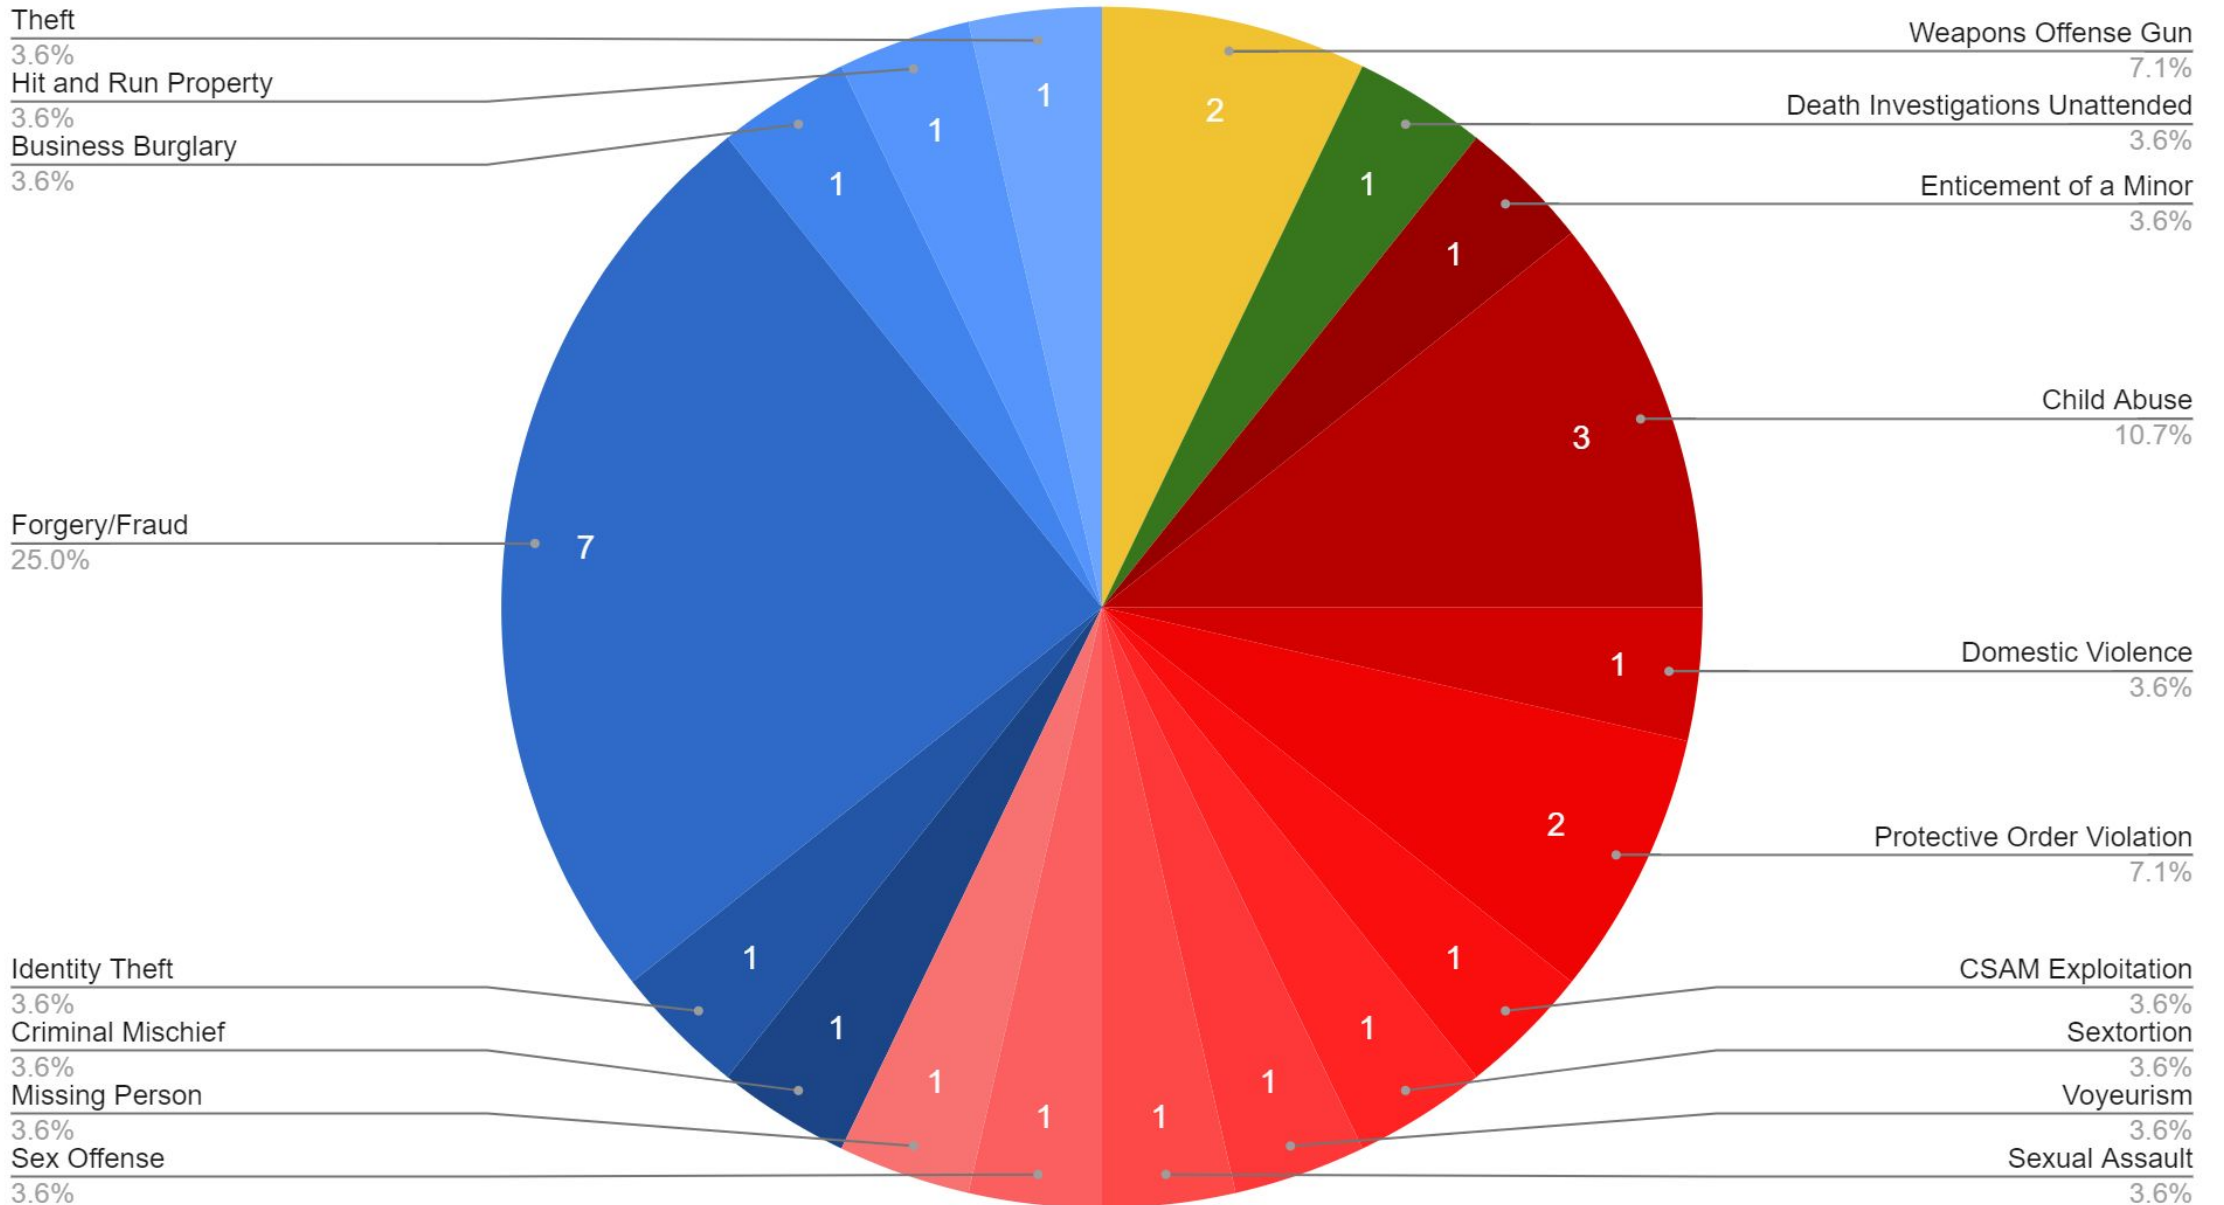

School Zone Patrols

CITATION TYPE	TOTAL
OTHER CITATIONS	112
MOVING VIOLATION	78
NON MOVING VIOLATION	7
PARKING VIOLATION	0
WRITTEN WARNING	18
SPEEDING TICKETS	160

The background image shows two white SUVs parked in front of a building. The SUVs have "BAY COUNTY SHERIFF" and "PARAMEDIC" written on them. A flagpole with a blue flag is visible in the background. The text is overlaid on a dark, semi-transparent background.

INVESTIGATIONS STATISTICS:

MAY 1ST - SEPTEMBER 10TH, 2023

QUARTER 2 INVESTIGATIONS SUMMARY

Approximate Hours Worked by
Detectives: 48

New Cases Within the Last
Quarter: 28

Number of Cases Investigated
by Type

Count of Crime Type in South Weber

Forgery/Fraud	7
Child Abuse	3
Weapons Offense Gun	2
Protective Order Violation	2
Death Investigations Unattended	1
Enticement of a Minor	1
Domestic Violence	1
CSAM Exploitation	1
Sextortion	1
Voyeurism	1
Sexual Assault	1
Sex Offense	1
Missing Person	1
Criminal Mischief	1
Identity Theft	1
Business Burglary	1
Hit and Run Property	1
Theft	1

Count of Crime by Offense in South Weber

QUARTER 2 VICTIM SERVICES SUMMARY

Total Number of Victims Served: 19

Total Number of Services provided: 181

Hours of Services: 33.75

The image shows two white SUVs parked on a paved area in front of a large, modern building. The SUVs are marked with "BAY COUNTY SHERIFF" and "PARAMEDIC" on their sides. A flagpole with a blue flag is visible in the background. The scene is set during dusk or dawn, with a cloudy sky. The word "THANK YOU" is overlaid in large white letters across the center of the image.