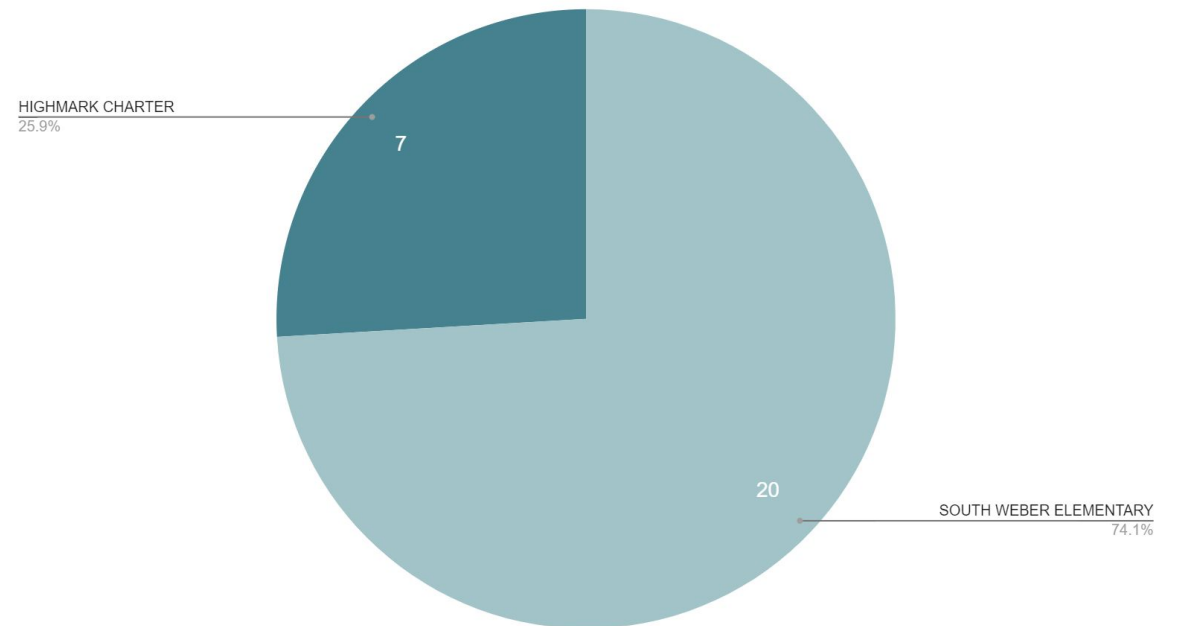

DAVIS COUNTY SHERIFF OFFICE SOUTH WEBER STATISTICS

DAVIS CRIME INTELLIGENCE CENTER

SEPTEMBER 12, 2023

The background image shows two white SUVs parked on a paved area. The SUV on the left is labeled 'PARAMEDIC' on the rear and 'SHERIFF' on the side. The SUV on the right is labeled 'SHERIFF' on the side and 'PARAMEDIC' on the rear. Both vehicles have 'DAVIS COUNTY' written above the 'SHERIFF' text. In the background, there is a building with large windows and a flagpole flying a blue flag with a white emblem. The sky is overcast with grey clouds.

PATROL STATISTICS:

MAY 22ND - SEPT 10TH, 2023

PATROL SUMMARY

HOURS IN CITY: 1,431.8
DISPATCHED CALLS: 408
ONVIEW: 599

NON CRIMINAL: 315
PERSON CRIMES: 25
PROPERTY CRIMES: 25
SOCIETY CRIMES: 11
TRAFFIC: 547
- CITATIONS: 215
- WARNINGS: 18
MEDICALS: 50

School Zone Patrols

CITATION TYPE	TOTAL
OTHER CITATIONS	112
MOVING VIOLATION	78
NON MOVING VIOLATION	7
PARKING VIOLATION	0
WRITTEN WARNING	18
SPEEDING TICKETS	160

The background image shows two white SUVs parked in front of a building. The SUVs have "BAY COUNTY SHERIFF" and "PARAMEDIC" written on them. A flagpole with a blue flag is visible in the background. The text is overlaid on a dark, semi-transparent background.