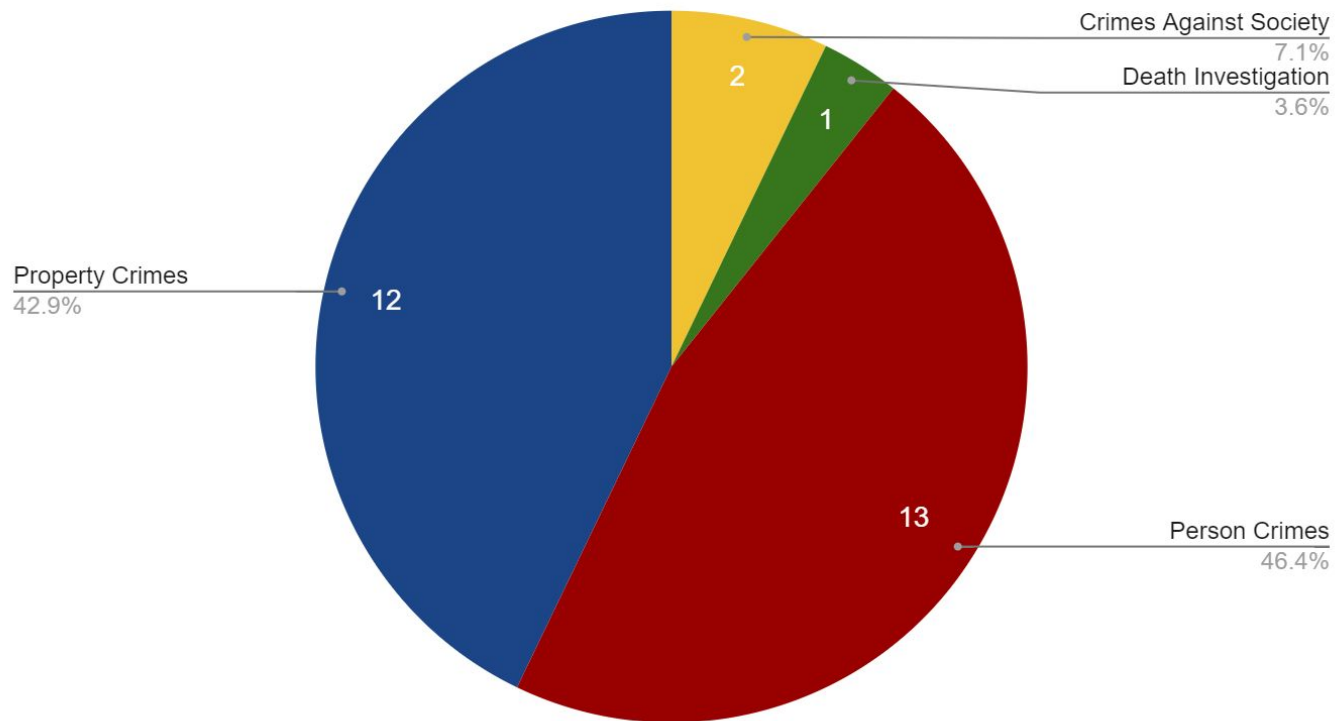

School Zone Patrols

CITATION TYPE	TOTAL
OTHER CITATIONS	112
MOVING VIOLATION	78
NON MOVING VIOLATION	7
PARKING VIOLATION	0
WRITTEN WARNING	18
SPEEDING TICKETS	160

The background image shows two white SUVs parked in front of a building. The SUVs have "BAY COUNTY SHERIFF" and "PARAMEDIC" written on them. A flagpole with a blue flag is visible in the background. The text is overlaid on a dark, semi-transparent background.

INVESTIGATIONS STATISTICS:

MAY 1ST - SEPTEMBER 10TH, 2023

QUARTER 2 INVESTIGATIONS SUMMARY

Approximate Hours Worked by
Detectives: 48

New Cases Within the Last
Quarter: 28

Number of Cases Investigated
by Type

Count of Crime Type in South Weber

Forgery/Fraud	7
Child Abuse	3
Weapons Offense Gun	2
Protective Order Violation	2
Death Investigations Unattended	1
Enticement of a Minor	1
Domestic Violence	1
CSAM Exploitation	1
Sextortion	1
Voyeurism	1
Sexual Assault	1
Sex Offense	1
Missing Person	1
Criminal Mischief	1
Identity Theft	1
Business Burglary	1
Hit and Run Property	1
Theft	1

Count of Crime by Offense in South Weber

QUARTER 2 VICTIM SERVICES SUMMARY

Total Number of Victims Served: 19

Total Number of Services provided: 181

Hours of Services: 33.75

The image shows two white SUVs parked on a paved area in front of a large, modern building. The SUVs are marked with "BAY COUNTY SHERIFF" and "PARAMEDIC" on their sides. A flagpole with a blue flag is visible in the background. The scene is set during dusk or dawn, with a cloudy sky. The word "THANK YOU" is overlaid in large white letters across the center of the image.